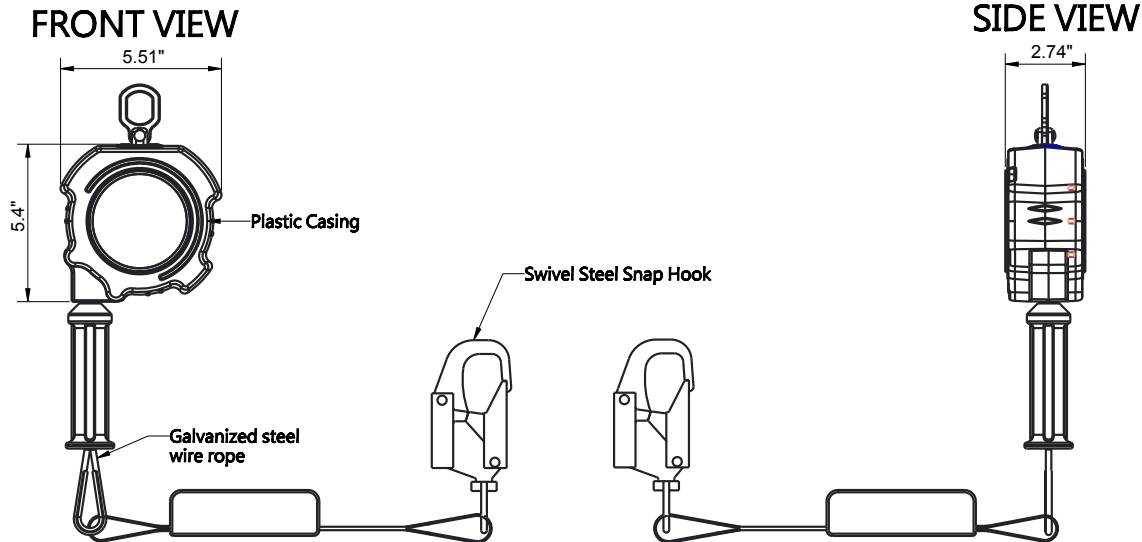

PN: SRL411212

• Fall Protection • Competent Training • Netting • PPE

Phone: (504) 733-1808
Fax: (504) 733-2996
PalmerSafetyUS.com

TECHNICAL SPECIFICATIONS

SRD 12' Leading Edge Galvanized Cable with Small Hook

12' leading edge single retractable galvanized cable, swivel top composite housing, 3/4" load indicator hook, 1/2" carabiner included. Black housing. Meets or exceeds ANSI/ASSE Z359.14-2014 Class B SRL-LE.

LENGTH: 12 ft.

SIZE: L x W x H: 28.35"x5.51"x 2.36"

CABLE: Material: Galvanized steel wire rope diameter of 7/32"

USER CAPACITY: 130-310 lbs.

NORM: Meets or exceeds ANSI/ASSE Z359.14-2014 Class B SRL-LE.

WEIGHT: 5.11 lbs. ± 0.02 lbs.